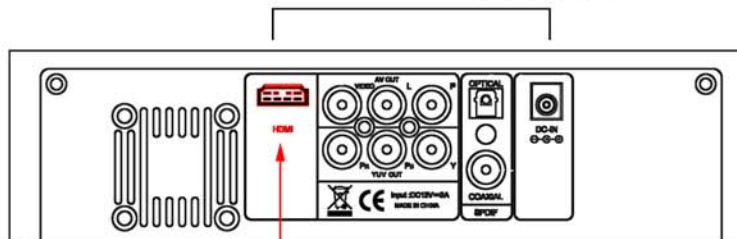

CARD READER (4 in 1)

USB HOST
USB PC

MAXIMUM CONNECTIVITY:
A/V Output: Stereo, SPDIF (Coaxial+optical)
CVBS, Y/Pb/Pr Out.

HDMI:
you can enjoy high definition video contents on HD screen (1080)