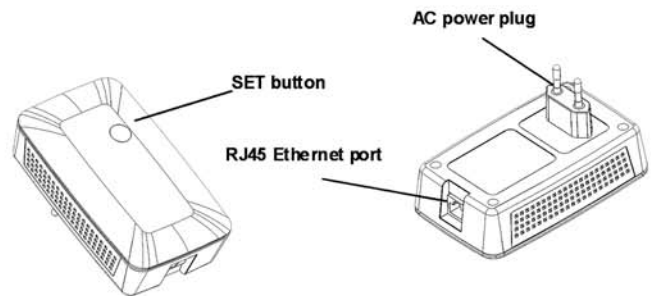

HighSpeedPowerLanCommunication