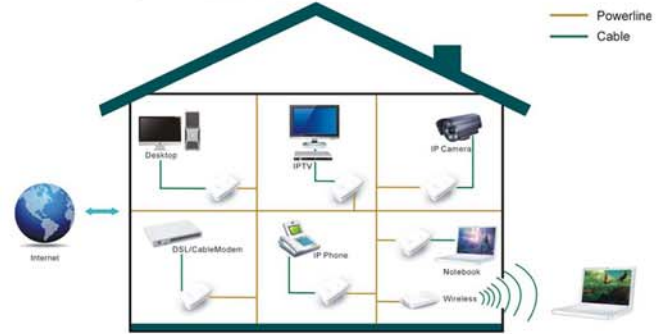

WOXTER

Powerline **PLC-200**

200 Mbps
2 Wallplug Adapters (Pair)

These products do away with complex network installation and do not need extra wirings to be laid.

Simply plug in your PLC-200 to the any AC power socket, and instantly connects to other computers or network equipments in the same network.

Within matters of minutes, you can easily install a PowerLine product in the network.

Technical specifications

- Pack of 2 adaptors for high-speed data transfer using your electrical network.
- 200 Mbps transfer speed.
- Connect to all AC power source. You can use any of your electrical outlets as a connection point for a PC, game console, TV decoder or any other network device.
- Easy connection and installation.
- You can connect future Woxter adaptors easily.
- Uses: Internet connection sharing, High Definition Streaming, online gaming, IP telephony, Connection of multiple PCs, etc..

Box packaging:

- 2 PowerLine PLC-200 x 2
- Ethernet Cable RJ45 x 2
- User manual.

2010 © Woxter Technology Co. Ltd. All rights reserved. Woxter, The Eagle Logo, IWXT and any other Woxter ® trademarks are property of Woxter Technology Co. Ltd and are registered. All other trademarks are property of their respective owners.

Passion for technology

PC Accesories

- Plug each adapter into a standard electrical outlet.
- Connect one of the adapter to the network's router or ADSL modem.
- Connect the other adapter to other computer system, plays online game, launch multimedia applications, monitor network and VOIP Telephone.