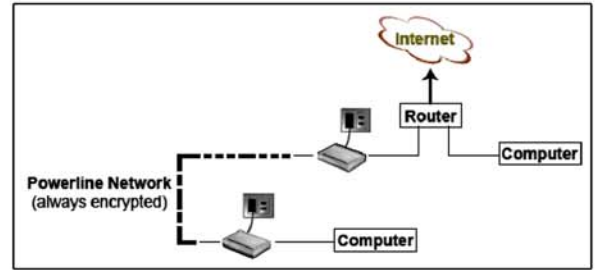

WOXTER

Powerline **PLC-200**

200 Mbps
2 Wallplug Adapters (Pair)

These products do away with complex network installation and do not need extra wirings to be laid.

Simply plug in your PLC-200 to the any AC power socket, and instantly connects to other computers or network equipments in the same network.

Within matters of minutes, you can easily install a PowerLine product in the network.

Technical specifications

- Pack of 2 adaptors for high-speed data transfer using your electrical network.
- 200 Mbps transfer speed.
- Connect to all AC power source. You can use any of your electrical outlets as a connection point for a PC, game console, TV decoder or any other network device.
- Easy connection and installation.
- You can connect future Woxter adaptors easily.
- Uses: Internet connection sharing, High Definition Streaming, online gaming, IP telephony, Connection of multiple PCs, etc..

Box packaging:

- 2 PowerLine PLC-200 x 2
- Ethernet Cable RJ45 x 2
- User manual.

2010 © Woxter Technology Co. Ltd. All rights reserved. Woxter, The Eagle Logo, IWXT and any other Woxter ® trademarks are property of Woxter Technology Co. Ltd and are registered. All other trademarks are property of their respective owners.

Passion for technology

PC Accesories

- Plug each adapter into a standard electrical outlet.
- Connect one of the adapter to the network's router or ADSL modem.
- Connect the other adapter to other computer system, plays online game, launch multimedia applications, monitor network and VOIP Telephone.